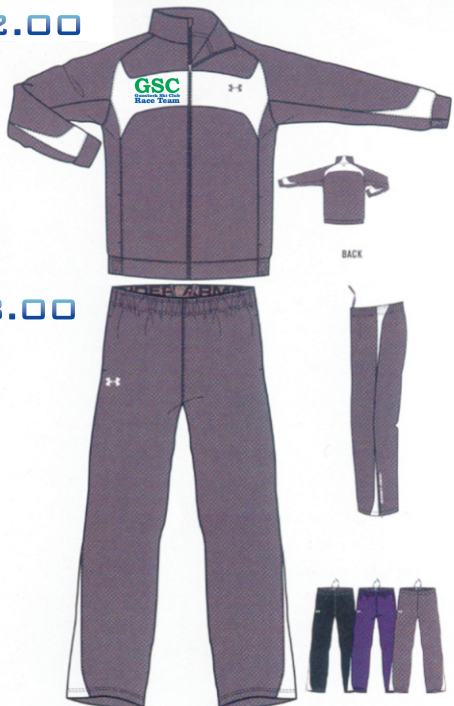

SPYDER QUILTED PARSENN INSULATOR JACKET*

\$130.00 ADULTS
\$115.00 YOUTHS

* NEW FOR 2011
BLACK W/ EMBROIDERED
FRONT AND BACK!

LANDWAY LADIES MATRIX 9902

\$45.00
EMBROIDERY-LEFT CHEST
EMBROIDERY-FULL BACK

MORE COLORS AVAILABLE!!!

- Black/charcoal
- Slate Blue/charcoal
- Cream/charcoal
- Eggplant/charcoal
- Red/charcoal
- Chocolate/black
- Light Blue/charcoal
- Fuschia/charcoal
- Leaf/charcoal
- Navy/charcoal

UNDER ARMOUR IGNITION SUIT

\$52.00

\$38.00

CHAMPION 50/50 HOODED ZIP SWEATSHIRT

\$36.00

ALUMINUM H2O BOTTLE

\$6.00

1: Spyder Quilted Parsenn Insulator Jacket

8 10/12 14/16 18